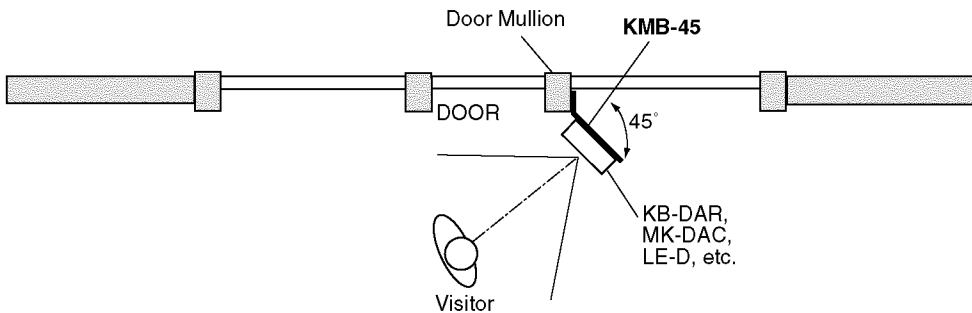

45° ANGLE MULLION MOUNTING BRACKET

Model: **KMB-45**

- INSTALLATION INSTRUCTIONS -

Package Contents

- 45° Angle Bracket
- Packet of screws
- Installation Manual

1 DESCRIPTION

The KMB-45 is a 45° angle Mullion Mounting Bracket for installing Aiphone 1-gang audio and video door stations onto a mullion style door frame. The KMB-45 can be installed on either side of the door.

Compatible door stations: KB-DAR, KC-DAR, MK-DAC, MK-DS, MY-DS, IF-DA, LE-D.

2 MOUNTING

1. Run wires through door mullion and out to where door station will be installed.
2. Run wires to inside of KMB-45 and mount bracket to the door frame.
3. Mount the back frame of the door station (if applicable) to the KMB-45.
4. Connect wires to door station and secure it onto the back frame.