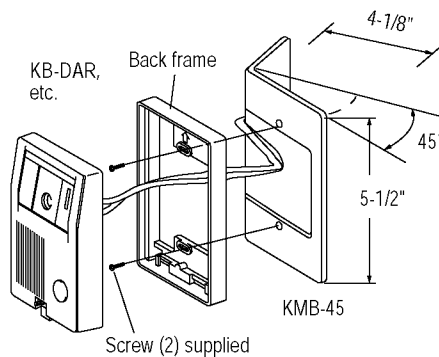

45° ANGLE MULLION MOUNTING BRACKET

Model: **KMB-45**

- INSTALLATION INSTRUCTIONS -

Package Contents

- 45° Angle Bracket
- Packet of screws
- Installation Manual

1 DESCRIPTION

The KMB-45 is a 45° angle Mullion Mounting Bracket for installing Aiphone 1-gang audio and video door stations onto a mullion style door frame. The KMB-45 can be installed on either side of the door.

Compatible door stations: KB-DAR, KC-DAR, MK-DAC, MK-DS, MY-DS, IF-DA, LE-D.

2 MOUNTING

1. Run wires through door mullion and out to where door station will be installed.
2. Run wires to inside of KMB-45 and mount bracket to the door frame.
3. Mount the back frame of the door station (if applicable) to the KMB-45.
4. Connect wires to door station and secure it onto the back frame.

Mount KMB-45 to mullion. Connect wires and mount door station to face of bracket.

Do not make wiring connections while the system is powered.