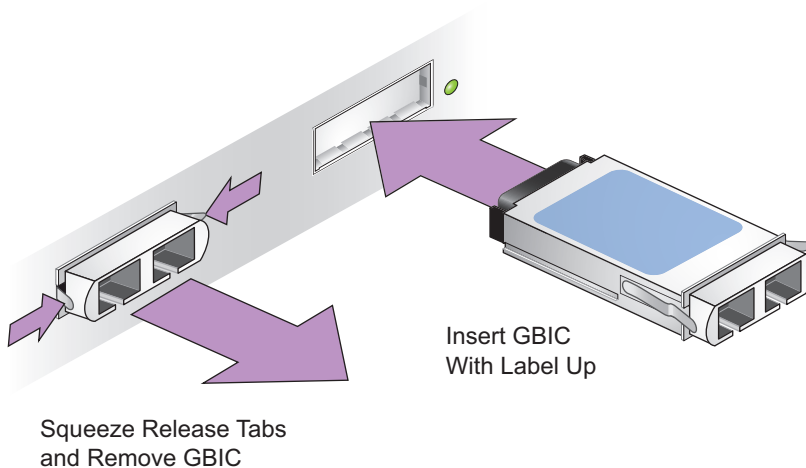

Alcatel OmniAccess GBIC Installation Instructions

The Alcatel 6000 Wireless LAN switch line cards, and the Alcatel 4324 Wireless LAN switch support Gigabit Ethernet Interface Converter or GBICs (OAW-GBIC-SX, OAW-GBIC-T, and OAW-GBIC-LX). These Class 1 GBICs are user-replaceable.

Alcatel supports the following types of GBICs:

- 1000BASE-T (copper)
- 1000BASE-SX (optical)
- 1000Base-LX (optical)

OAW-GBIC-T (1000BASE-T copper)

Vendor	Part Number	Cable Characteristics	
Alcatel	OAW-GBIC-T	Cable:	Category 5 UTP
Molex	74740-0001	Connector:	RJ-45
		Range:	Up to 100 m (325 feet)

OAW-GBIC-SX (1000BASE-SX optical)

Vendor	Part Number	Cable Characteristics		
Alcatel	OAW-GBIC-SX	Cable:	62.5 μ m	50 μ m
Delta	GBIC-1250A3FS		multimode	multimode
OCP	DTR-1250-MM-GB		fiber	fiber
Agilent	HFBR-5601	Connector	SC-type fiber optic	SC-type fiber optic
		:		
		Range:	Up to 260 m (850 feet)	Up to 550 m (1800 feet)

OAW-GBIC-LX (1000BASE-LX optical)

Vendor	Part Number	Cable Characteristics		
Alcatel	OAW-GBIC-LX	Cable:	9-10 μ m	50 or 62.5 μ m
OCP	DTR-1250-SM-GB-L1		singlemode	multimode
			fiber	fiber
		Connector	SC-type fiber optic	SC-type fiber optic
		:		
		Range:	10km (6.21 miles)	Up to 550 m (1800 feet)