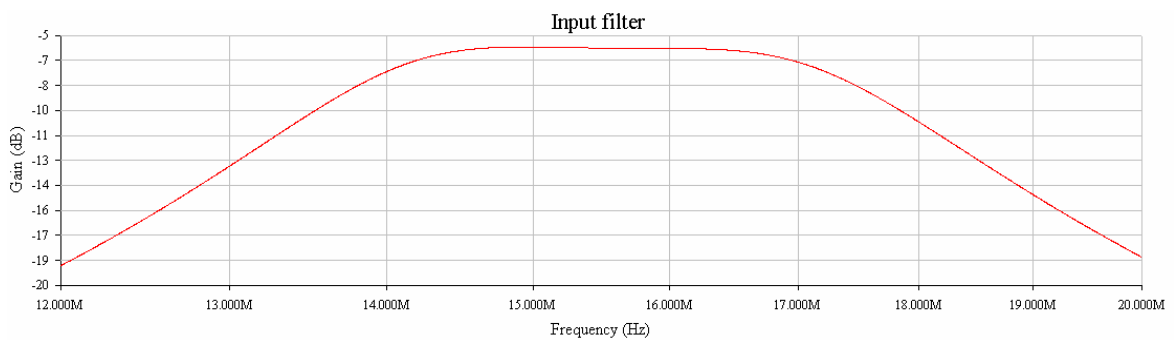

Figure 3: Input filter response Option C