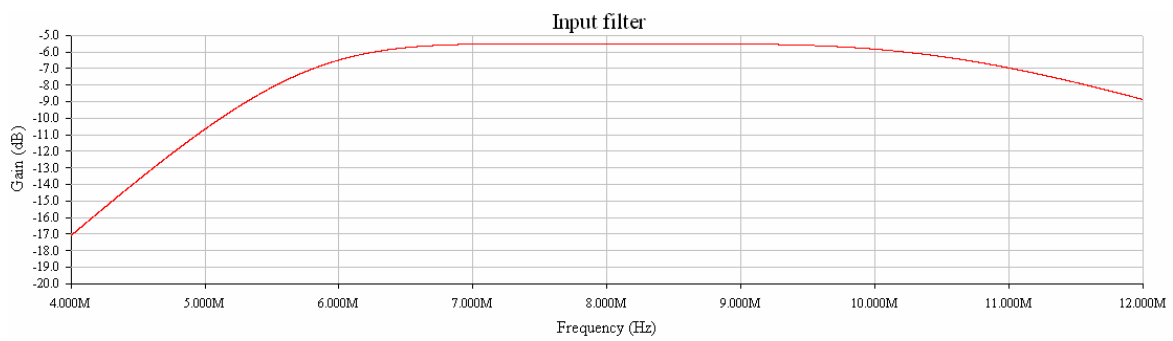

Figure 1: Input filter response Option A

Figure 2: Input filter response Option B

Figure 3: Input filter response Option C

Add extra channels

The DRM receiver is capable of receiving four DRM stations. To add a channel, simply add a crystal. The crystals (X1, X2, X3 and X4) are used in the first down conversion from the station frequency to the 10.7 MHz IF frequency. Therefore, the frequency of the crystal should be 10.7 MHz higher than the desired frequency.