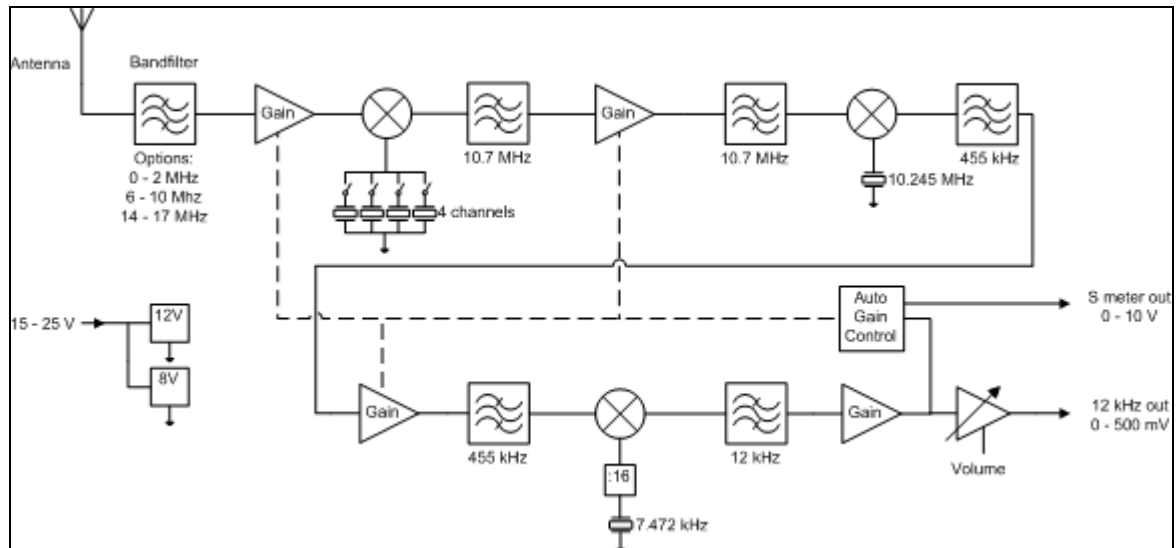

This DRM kit delivers the hardware the way you want it.

Specifications

- Listen to up to 4 DRM stations
- Superior Automatic Gain Control
- Operates with standard DRM software (www.drmrx.org)
- Excellent image rejection, sensitivity and selectivity
- Requires separate DRM software (available for approx. €60 at www.drmrx.org)

Contents of the kit

The kit consists of an assembled and tested Printed Circuit Board.

Schematic

Frequency selection is done by activating the DIP switch for one of the channel crystals.

Technical specifications