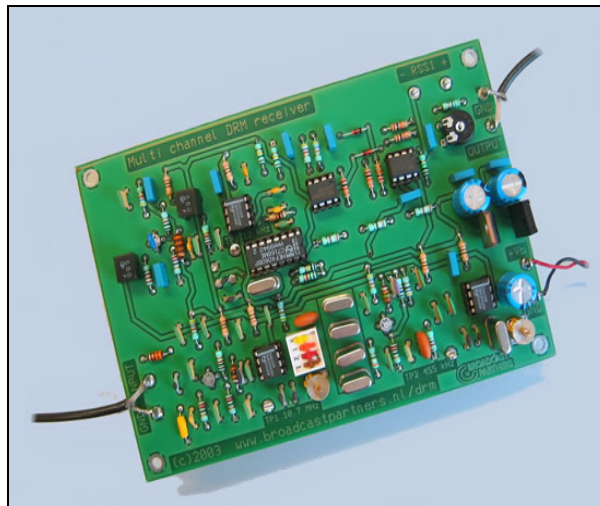

About DRM

DRM, short for Digital Radio Mondiale, is the world's only non-proprietary, digital system for AM with the ability to use existing frequencies and bandwidth across the globe.

With near-FM quality sound offering a dramatic improvement over analogue AM, DRM will revitalize the AM broadcasting bands below 30 MHz in markets worldwide.

Broadcast Partners is at the forefront of this exciting new technology, putting a lot of effort in research and development.

To let you experience the benefits of DRM programs broadcasted around the globe, Broadcast Partners has developed a low-cost receiver which can be attached to any PC with DRM decoding software.

Broadcast Partners DRM tuner

Broadcast Partners' new tuner is a low-cost solution for innovators in the world of radio who like to experience this new evolution of radio.

Modification of existing tuners (such as Kenwood and Yaesu), with the risk of losing your warranty, is no longer necessary.

This DRM kit delivers the hardware the way you want it.

Specifications

- Listen to up to 4 DRM stations
- Superior Automatic Gain Control
- Operates with standard DRM software (www.drmrx.org)
- Excellent image rejection, sensitivity and selectivity
- Requires separate DRM software (available for approx. €60 at www.drmrx.org)