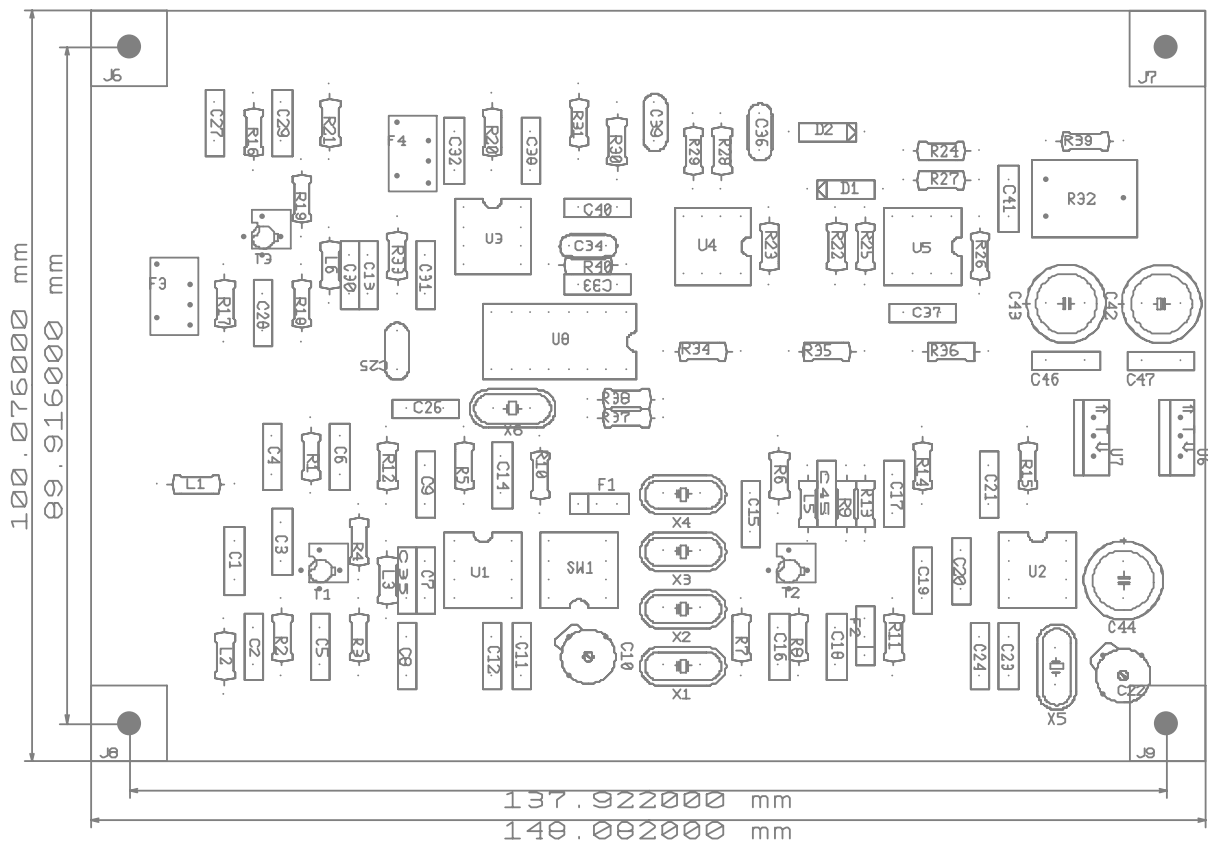

Add extra channels

The DRM receiver is capable of receiving four DRM stations. To add a channel, simply add a crystal. The crystals (X1, X2, X3 and X4) are used in the first down conversion from the station frequency to the 10.7 MHz IF frequency. Therefore, the frequency of the crystal should be 10.7 MHz higher than the desired frequency.

Specification of the crystals used:

Parameter	Description	Min.	Typ.	Max.	Unit
Frequency		-	Station frequency + 10.7 MHz	-	MHz
Load capacitance		-	30	-	pF
Resonance type	Parallel				

Example: Crystal for the DRM station of DW, Sines (UK) at 15.44 MHz = 15.44 + 10.7 = 26.14 MHz

Dimensions

More information

www.drm.org
www.drmx.org
www.broadcastpartners.nl, drm@broadcastpartners.nl

for background information on DRM
for the DRM software project
for more information on Broadcast Partners