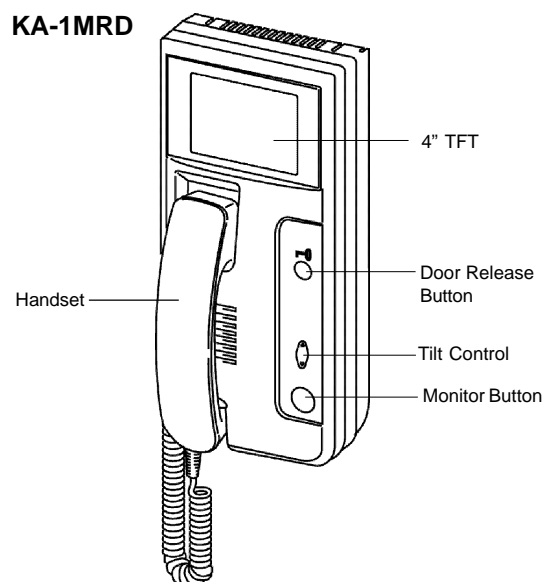

KAS-1ERD

Color Video Sentry Tilt System

DESCRIPTION:

The KAS-1ERD video door answering system includes a video door station (KA-DAR), an inside monitoring station (KA-1MRD) and a power supply (PS-2410A). An additional audio only handset (MK-1SD/B) can be added. The KA-DAR features a color CCD camera with built-in illumination for low light conditions, can be tilted vertically up to 40 degrees, controlled by the inside monitor.

When door station's call button is pressed, the 4" TFT screen turns on and a 4-stroke chime is heard at the inside station. Audio communication at the door station is hands free, and communication at the monitor is through the handset. Audio and video monitoring can be activated from the inside station by pressing the Monitor button. The system also includes a button for door release.

FEATURES & FUNCTIONS:

- Wide angle color Tilt camera
- Color video monitor (4" TFT)
- Camera angle can be adjusted 40° vertically
- 4-stroke chime at inside monitor when called from door
- Audio and video turns on when called or when monitoring
- Visually identify visitors before letting them in
- Handset for two-way communication at inside station
- Hands free communication at the door station
- Built-in illumination for low light conditions
- External light with automatic activation can be added
- Remotely activate door strike
- Simple 2-wire hook up -- Can replace existing doorbell
- Second audio-only handset station can be added
- Surface mounts to a 1-gang box