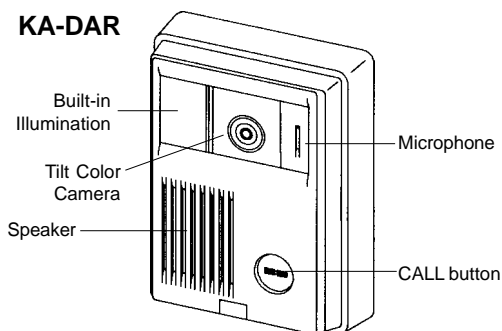

KAS-1ERD

Color Video Sentry Tilt System

DESCRIPTION:

The KAS-1ERD video door answering system includes a video door station (KA-DAR), an inside monitoring station (KA-1MRD) and a power supply (PS-2410A). An additional audio only handset (MK-1SD/B) can be added. The KA-DAR features a color CCD camera with built-in illumination for low light conditions, can be tilted vertically up to 40 degrees, controlled by the inside monitor.

When door station's call button is pressed, the 4" TFT screen turns on and a 4-stroke chime is heard at the inside station. Audio communication at the door station is hands free, and communication at the monitor is through the handset. Audio and video monitoring can be activated from the inside station by pressing the Monitor button. The system also includes a button for door release.

FEATURES & FUNCTIONS:

- Wide angle color Tilt camera
- Color video monitor (4" TFT)
- Camera angle can be adjusted 40° vertically
- 4-stroke chime at inside monitor when called from door
- Audio and video turns on when called or when monitoring
- Visually identify visitors before letting them in
- Handset for two-way communication at inside station
- Hands free communication at the door station
- Built-in illumination for low light conditions
- External light with automatic activation can be added
- Remotely activate door strike
- Simple 2-wire hook up -- Can replace existing doorbell
- Second audio-only handset station can be added
- Surface mounts to a 1-gang box