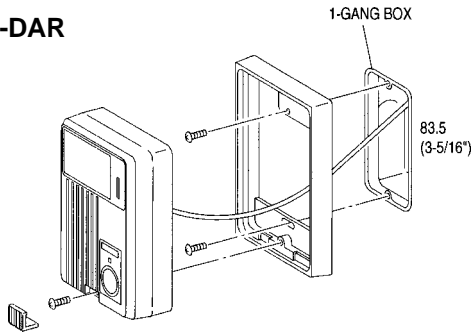

When door station's call button is pressed, the 4" TFT screen turns on and a 4-stroke chime is heard at the inside station. Audio communication at the door station is hands free, and communication at the monitor is through the handset. Audio and video monitoring can be activated from the inside station by pressing the Monitor button. The system also includes a button for door release.

FEATURES & FUNCTIONS:

- Wide angle color Tilt camera
- Color video monitor (4" TFT)
- Camera angle can be adjusted 40° vertically
- 4-stroke chime at inside monitor when called from door
- Audio and video turns on when called or when monitoring
- Visually identify visitors before letting them in
- Handset for two-way communication at inside station
- Hands free communication at the door station
- Built-in illumination for low light conditions
- External light with automatic activation can be added
- Remotely activate door strike
- Simple 2-wire hook up -- Can replace existing doorbell
- Second audio-only handset station can be added
- Surface mounts to a 1-gang box

MOUNTING & INSTALLATION:

KA-DAR

KA-1MRD

System Layout Example:

SPECIFICATIONS:

System:	Set includes KA-DAR, KA-1MRD, PS-2410A
Power Source:	24V DC -- Use PS-2410A
Operating Temperature:	14° ~ 140° F
Communication:	Hands free at KA-DAR; Handset at KA-1MRD
Camera Unit:	1/4" Color CCD (Charged Coupled Device) with DSP (Digital Signal Processor)
Image Viewing Area:	31" Vert. x 22" Horiz. at 20"
Degrees of Tilt:	40 degrees
Wiring Distance:	165' w/22AWG; 330' w/18AWG
Material:	ABS plastic
Color:	KA-1MRD: White KA-DAR: Gray
Mounting:	Surface mount
Mounting box:	1-Gang box or ring
Dimensions (H x W x D):	KA-1MRD: 12" x 5-11/16" x 3-3/8" KA-DAR: 5-1/2" x 4-1/8" x 1-5/8"