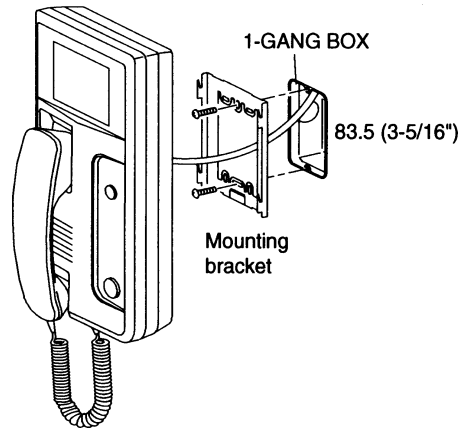

When door station's call button is pressed, the 4" TFT screen turns on and a 4-stroke chime is heard at the inside station. Audio communication at the door station is hands free, and communication at the monitor is through the handset. Audio and video monitoring can be activated from the inside station by pressing the Monitor button. The system also includes a button for door release.

FEATURES & FUNCTIONS:

- Wide angle color Tilt camera
- Color video monitor (4" TFT)
- Camera angle can be adjusted 40° vertically
- 4-stroke chime at inside monitor when called from door
- Audio and video turns on when called or when monitoring
- Visually identify visitors before letting them in
- Handset for two-way communication at inside station
- Hands free communication at the door station
- Built-in illumination for low light conditions
- External light with automatic activation can be added
- Remotely activate door strike
- Simple 2-wire hook up -- Can replace existing doorbell
- Second audio-only handset station can be added
- Surface mounts to a 1-gang box

MOUNTING & INSTALLATION:

KA-DAR

KA-1MRD

System Layout Example:

SPECIFICATIONS:

System:	Set includes KA-DAR, KA-1MRD, PS-2410A
Power Source:	24V DC -- Use PS-2410A
Operating Temperature:	14° ~ 140° F
Communication:	Hands free at KA-DAR; Handset at KA-1MRD
Camera Unit:	1/4" Color CCD (Charged Coupled Device) with DSP (Digital Signal Processor)
Image Viewing Area:	31" Vert. x 22" Horiz. at 20"
Degrees of Tilt:	40 degrees
Wiring Distance:	165' w/22AWG; 330' w/18AWG
Material:	ABS plastic
Color:	KA-1MRD: White KA-DAR: Gray
Mounting:	Surface mount
Mounting box:	1-Gang box or ring
Dimensions (H x W x D):	KA-1MRD: 12" x 5-11/16" x 3-3/8" KA-DAR: 5-1/2" x 4-1/8" x 1-5/8"