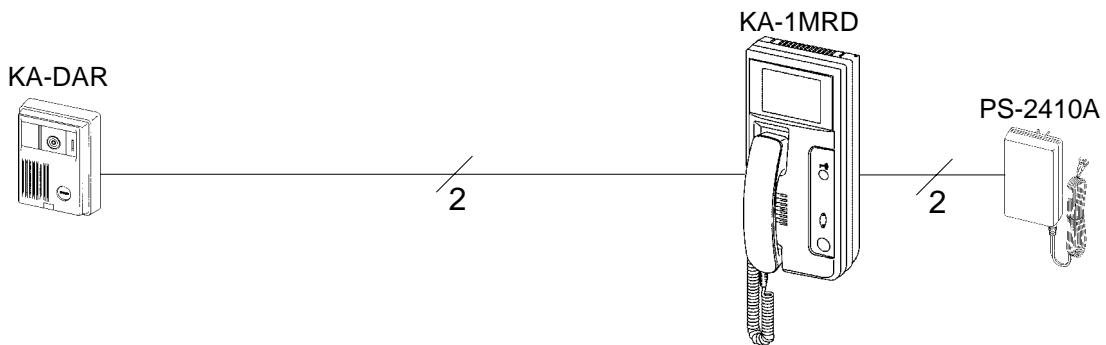

KAS-1ERD

Color Video Sentry Tilt System

DESCRIPTION:

The KAS-1ERD video door answering system includes a video door station (KA-DAR), an inside monitoring station (KA-1MRD) and a power supply (PS-2410A). An additional audio only handset (MK-1SD/B) can be added. The KA-DAR features a color CCD camera with built-in illumination for low light conditions, can be tilted vertically up to 40 degrees, controlled by the inside monitor.

FEATURES & FUNCTIONS:

- Wide angle color Tilt camera
- Color video monitor (4" TFT)
- Camera angle can be adjusted 40° vertically
- 4-stroke chime at inside monitor when called from door
- Audio and video turns on when called or when monitoring
- Visually identify visitors before letting them in
- Handset for two-way communication at inside station
- Hands free communication at the door station
- Built-in illumination for low light conditions
- External light with automatic activation can be added
- Remotely activate door strike
- Simple 2-wire hook up -- Can replace existing doorbell
- Second audio-only handset station can be added
- Surface mounts to a 1-gang box

MOUNTING & INSTALLATION:

KA-DAR

KA-1MRD

System Layout Example:

SPECIFICATIONS:

System:	Set includes KA-DAR, KA-1MRD, PS-2410A
Power Source:	24V DC -- Use PS-2410A
Operating Temperature:	14° ~ 140° F
Communication:	Hands free at KA-DAR; Handset at KA-1MRD
Camera Unit:	1/4" Color CCD (Charged Coupled Device) with DSP (Digital Signal Processor)
Image Viewing Area:	31" Vert. x 22" Horiz. at 20"
Degrees of Tilt:	40 degrees
Wiring Distance:	165' w/22AWG; 330' w/18AWG
Material:	ABS plastic
Color:	KA-1MRD: White KA-DAR: Gray
Mounting:	Surface mount
Mounting box:	1-Gang box or ring
Dimensions (H x W x D):	KA-1MRD: 12" x 5-11/16" x 3-3/8" KA-DAR: 5-1/2" x 4-1/8" x 1-5/8"