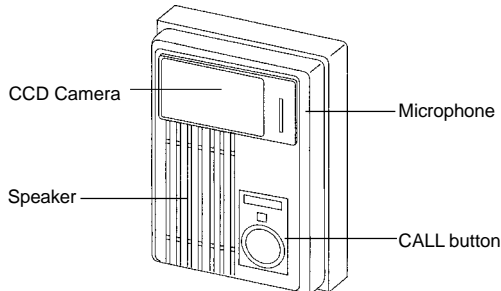

## Fixed Black & White Video Door Station

### DESCRIPTION:

The MK-DS/B is a video door station designed for use with the Aiphone MY & MK series video entry systems. It features a black & white CCD camera with built in infrared illumination for low light viewing, and can be manually tilted vertically up to 14 degrees. A call button on the MK-DS/B turns on the internal monitor and activates a chime. Audio communication at the door station is hands free.

### SPECIFICATIONS:

System:	All MY & MK Series Systems
Power Source:	18V DC - Supplied by monitor/adaptor
Operating Temperature:	14° ~ 140° F
Communication:	Hands free
Camera Unit:	CCD (Charged Coupled Device) with infrared LED illumination
Scanning Lines:	525 Lines
Image Viewing Area:	2'3" Vert. x 3'3" Horiz. at 20"
Min. Illumination:	1 Lux or less at 20"
Degree of Tilt:	14 degrees (manual internal adjustment at installation)
Wiring Distance:	330' w/22AWG; 650' w/18AWG
Material:	ABS plastic
Color:	Black
Mounting:	Surface mount
Mounting Box:	1-Gang box or ring
Dimensions (H x W x D):	5-1/8" x 3-7/8" x 1-1/2"