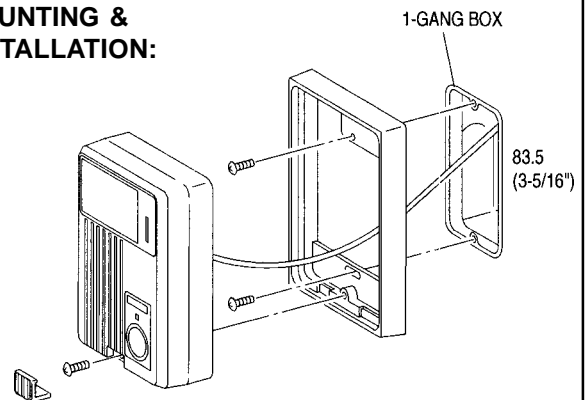

MOUNTING & INSTALLATION:

SPECIFICATIONS:

System:	All MY & MK Series Systems
Power Source:	18V DC - Supplied by monitor/adaptor
Operating Temperature:	14° ~ 140° F
Communication:	Hands free
Camera Unit:	CCD (Charged Coupled Device) with infrared LED illumination
Scanning Lines:	525 Lines
Image Viewing Area:	2'3" Vert. x 3'3" Horiz. at 20"
Min. Illumination:	1 Lux or less at 20"
Degree of Tilt:	14 degrees (manual internal adjustment at installation)
Wiring Distance:	330' w/22AWG; 650' w/18AWG
Material:	ABS plastic
Color:	Black
Mounting:	Surface mount
Mounting Box:	1-Gang box or ring
Dimensions (H x W x D):	5-1/8" x 3-7/8" x 1-1/2"