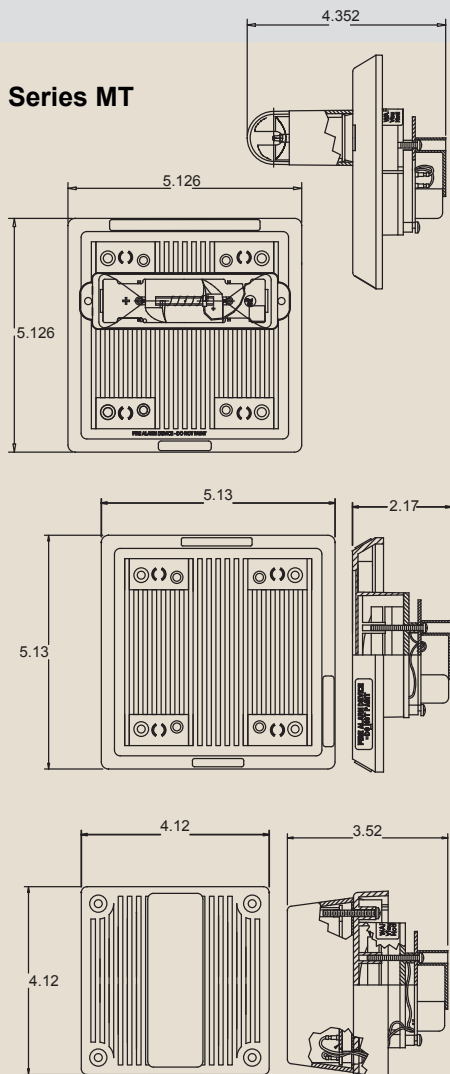

Available features and options:

- Color: Red, White
- Mounting: Wall, Ceiling
- Multi-Candela
- 12, 24 VDC and 120 VAC
- Standard Backboxes
- Approvals: UL, ULC, FM, CSFM, MEA, BFP

Series MT

Wall Mount Multitone Strobes

15/30/75/110cd	Order Code
MT-24MCW-NW White	3305
75cd (WithProof)	Order Code
MTWP-2475W-NW White	9744
1575cd	Order Code
MT-121575W-NW White	9747
15cd	Order Code
MT4-115-WH-VNS Gray	6143

Mounting Options: D,E,F,J,L,M,N,O,P,R (MT)
D,E,J,K,N,O,R (MT4)

Wall or Ceiling Mount Multitones

Order Code	Order Code
MT-12/24-W White	5024
MT4-12/24-S Silver	7997
MT4-115-S Silver	6142

Mounting Options: D,E,F,J,L,M,N,O,P,R (MT)
D,E,J,K,N,O,R (MT4)

Strobe Ratings

UL Max. Current	15cd	30cd	75cd	110cd	UL Max. Current	1575cd
24 VDC	0.060	0.092	0.165	0.220	24 VDC	12 VDC
					0.090	0.255